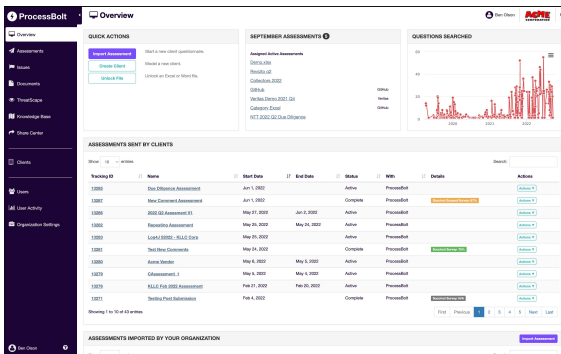

### KEY BENEFITS

+85% Process Improvement

Fast Setup & On-boarding

Ensures Consistency

Reduce Sales Cycle