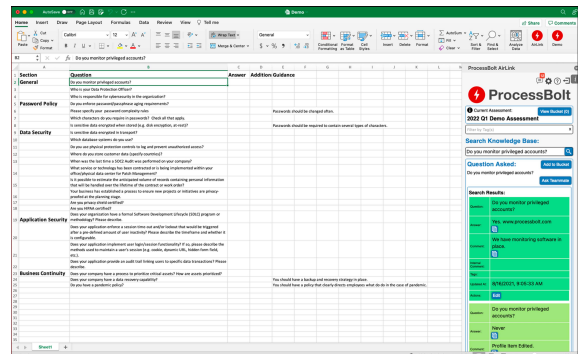

### KEY BENEFITS

+85% Process Improvement

Fast Setup & On-boarding

Ensures Consistency

Reduce Sales Cycle